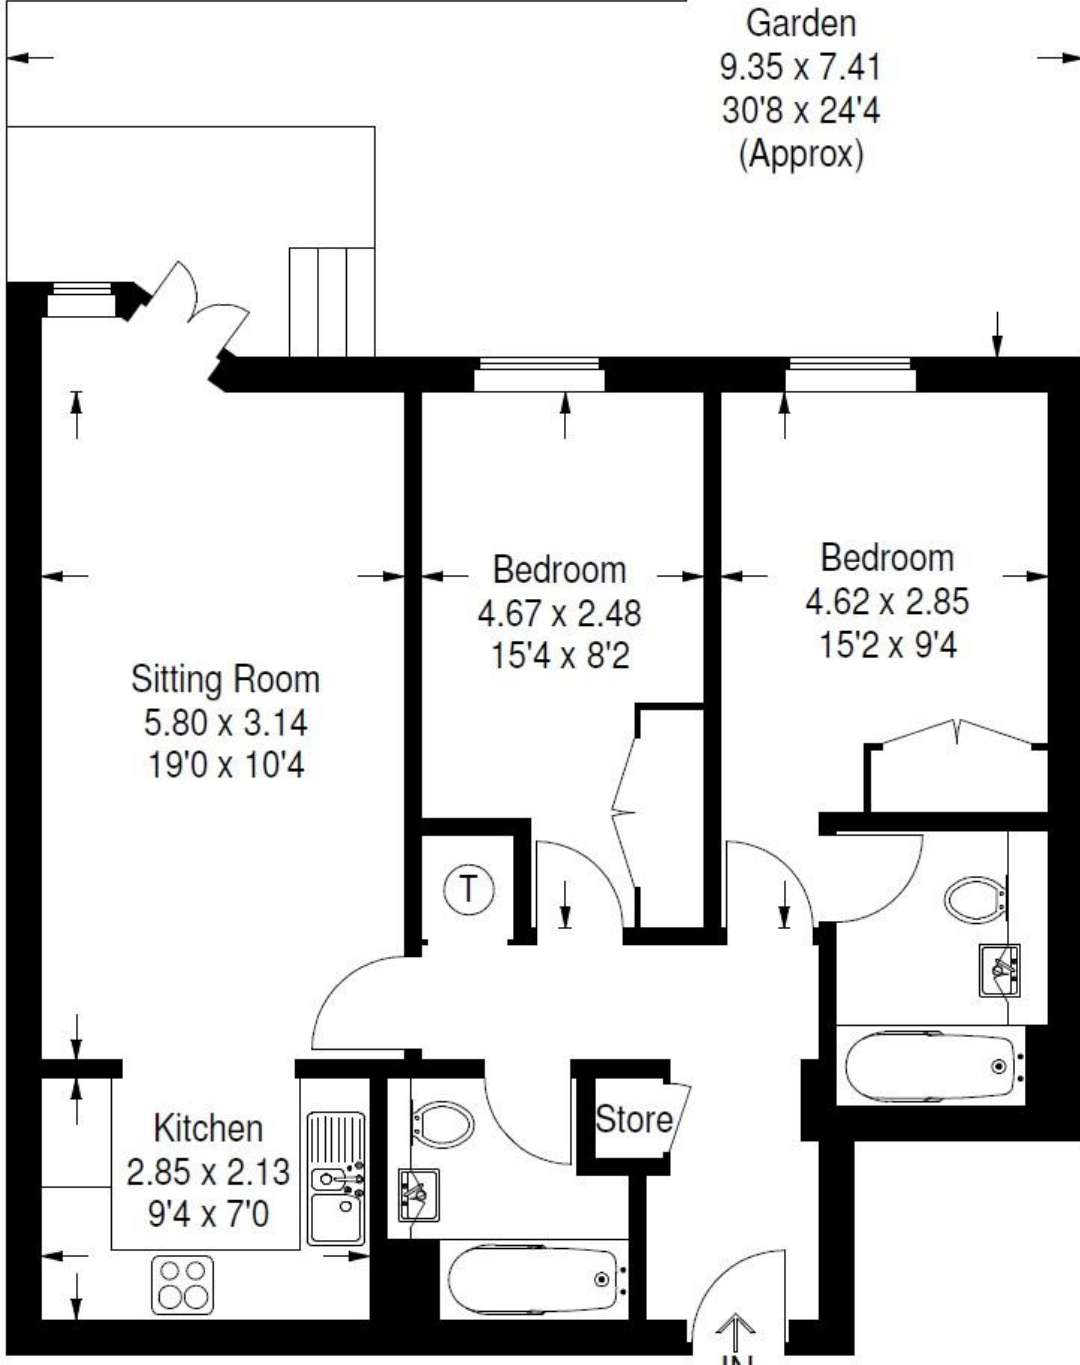

LISSON GROVE, MARYLEBONE, LONDON, NW8

£550 PER WEEK

A spacious, two bedroom, two bathroom ground floor apartment with a private rear terrace and off road parking space.

The apartment comprises private entrance hallway, spacious reception diner with wood flooring, fitted kitchen with appliances, first double bedroom with full size en-suite bathroom, second spacious double bedroom, family bathroom and private rear terrace. The apartment also offers an off road parking space.

Approximate Gross Internal Area :-
68 sq m / 732 sq ft

Garden
9.35 x 7.41
30'8 x 24'4
(Approx)

Ground Floor

213 – 215 Gloucester Place, Regent's Park, London NW1 6BU.
T: +44 (0)20 7723 9988 • F: +44 (0)20 7723 9958 • DX: 83405 St John's Wood • www.sandfords.com

Sandfords London Limited, registered in England 2961709

Accommodation

Entrance hallway, spacious reception diner with wood flooring, fitted kitchen with appliances, first double bedroom with full size en-suite bathroom, second spacious double bedroom, family bathroom and private rear terrace